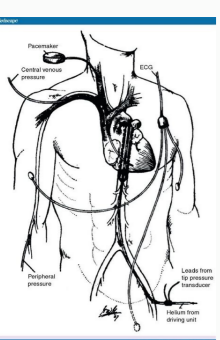

What is the best balloon pump. What is a balloon pump for in cardiology. Balloon pump explained. Types of balloon pumps.