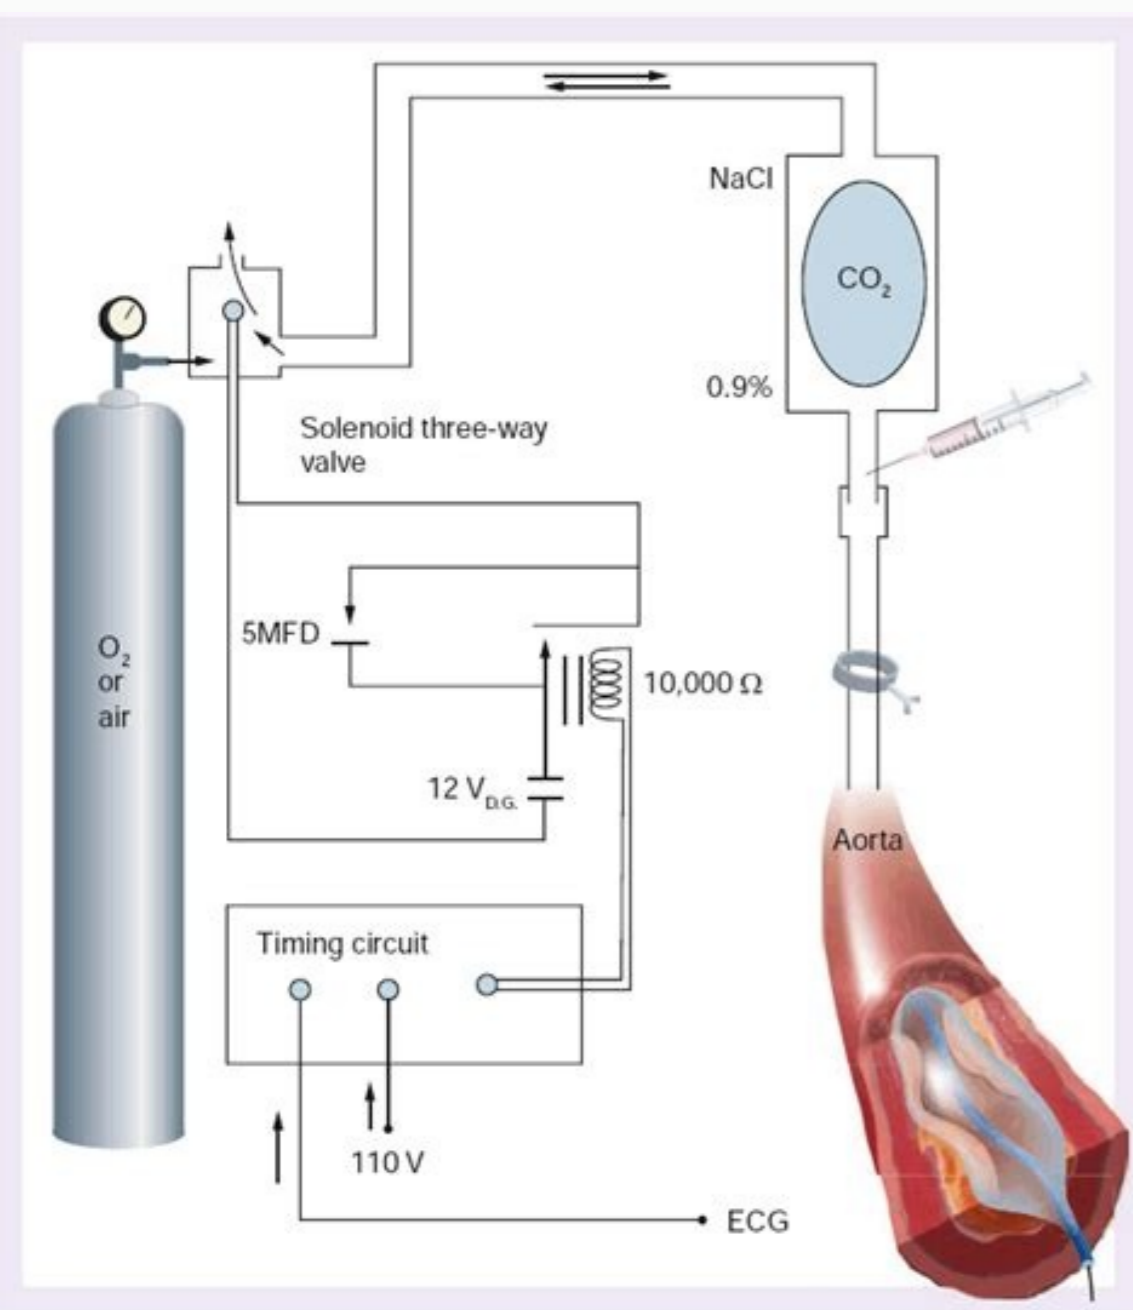

Normal balloon pump waveform

Figure 4. Counterpulsation device. The counterpulsation device was pioneered by Mouloupoulos *et al.* Timing of inflation and deflation of the balloon was controlled by a Cardiac Programmer manufactured by Cordis Corporation (NJ, USA). A sterile normal saline solution was used to fill the cylinder surrounding the tube to reduce the dead space in the system. The amount of carbon dioxide was regulated with a rudimentary syringe. Reproduced with permission from [18].