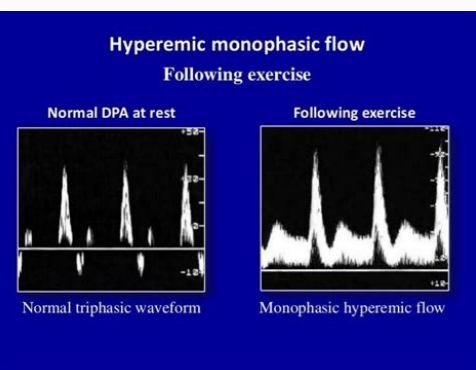

Figure 9. The CS300 Intra-Aortic Balloon Pump Interface and SENSATION® IAB Catheter. Reproduced with permission from MAQUET [104].